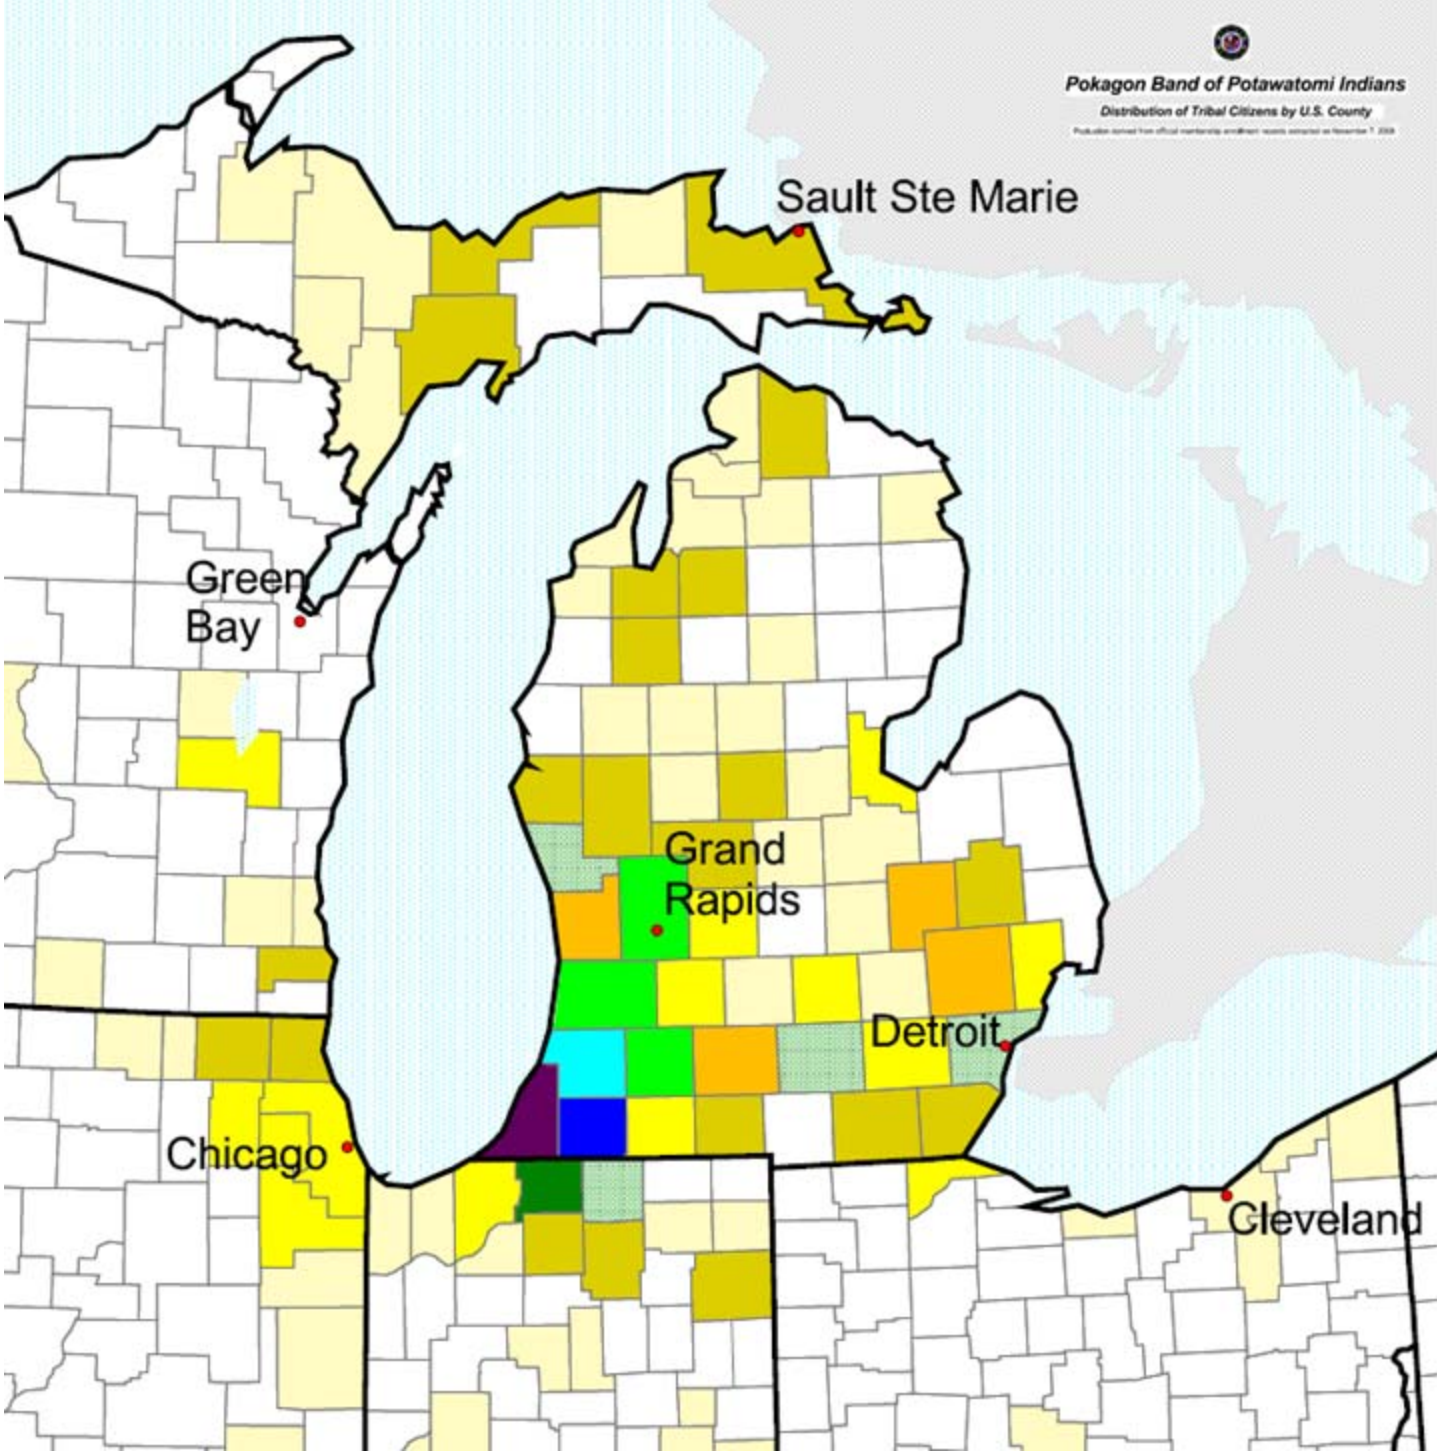

Counties with Tribal citizen populations

-  1 - 5 citizens
-  6 - 10 citizens
-  11 - 20 citizens
-  21 - 50 citizens
-  51 - 100 citizens
-  101 - 200 citizens
-  201 - 300 citizens
-  301 - 400 citizens
-  401 - 500 citizens
-  501+ citizens